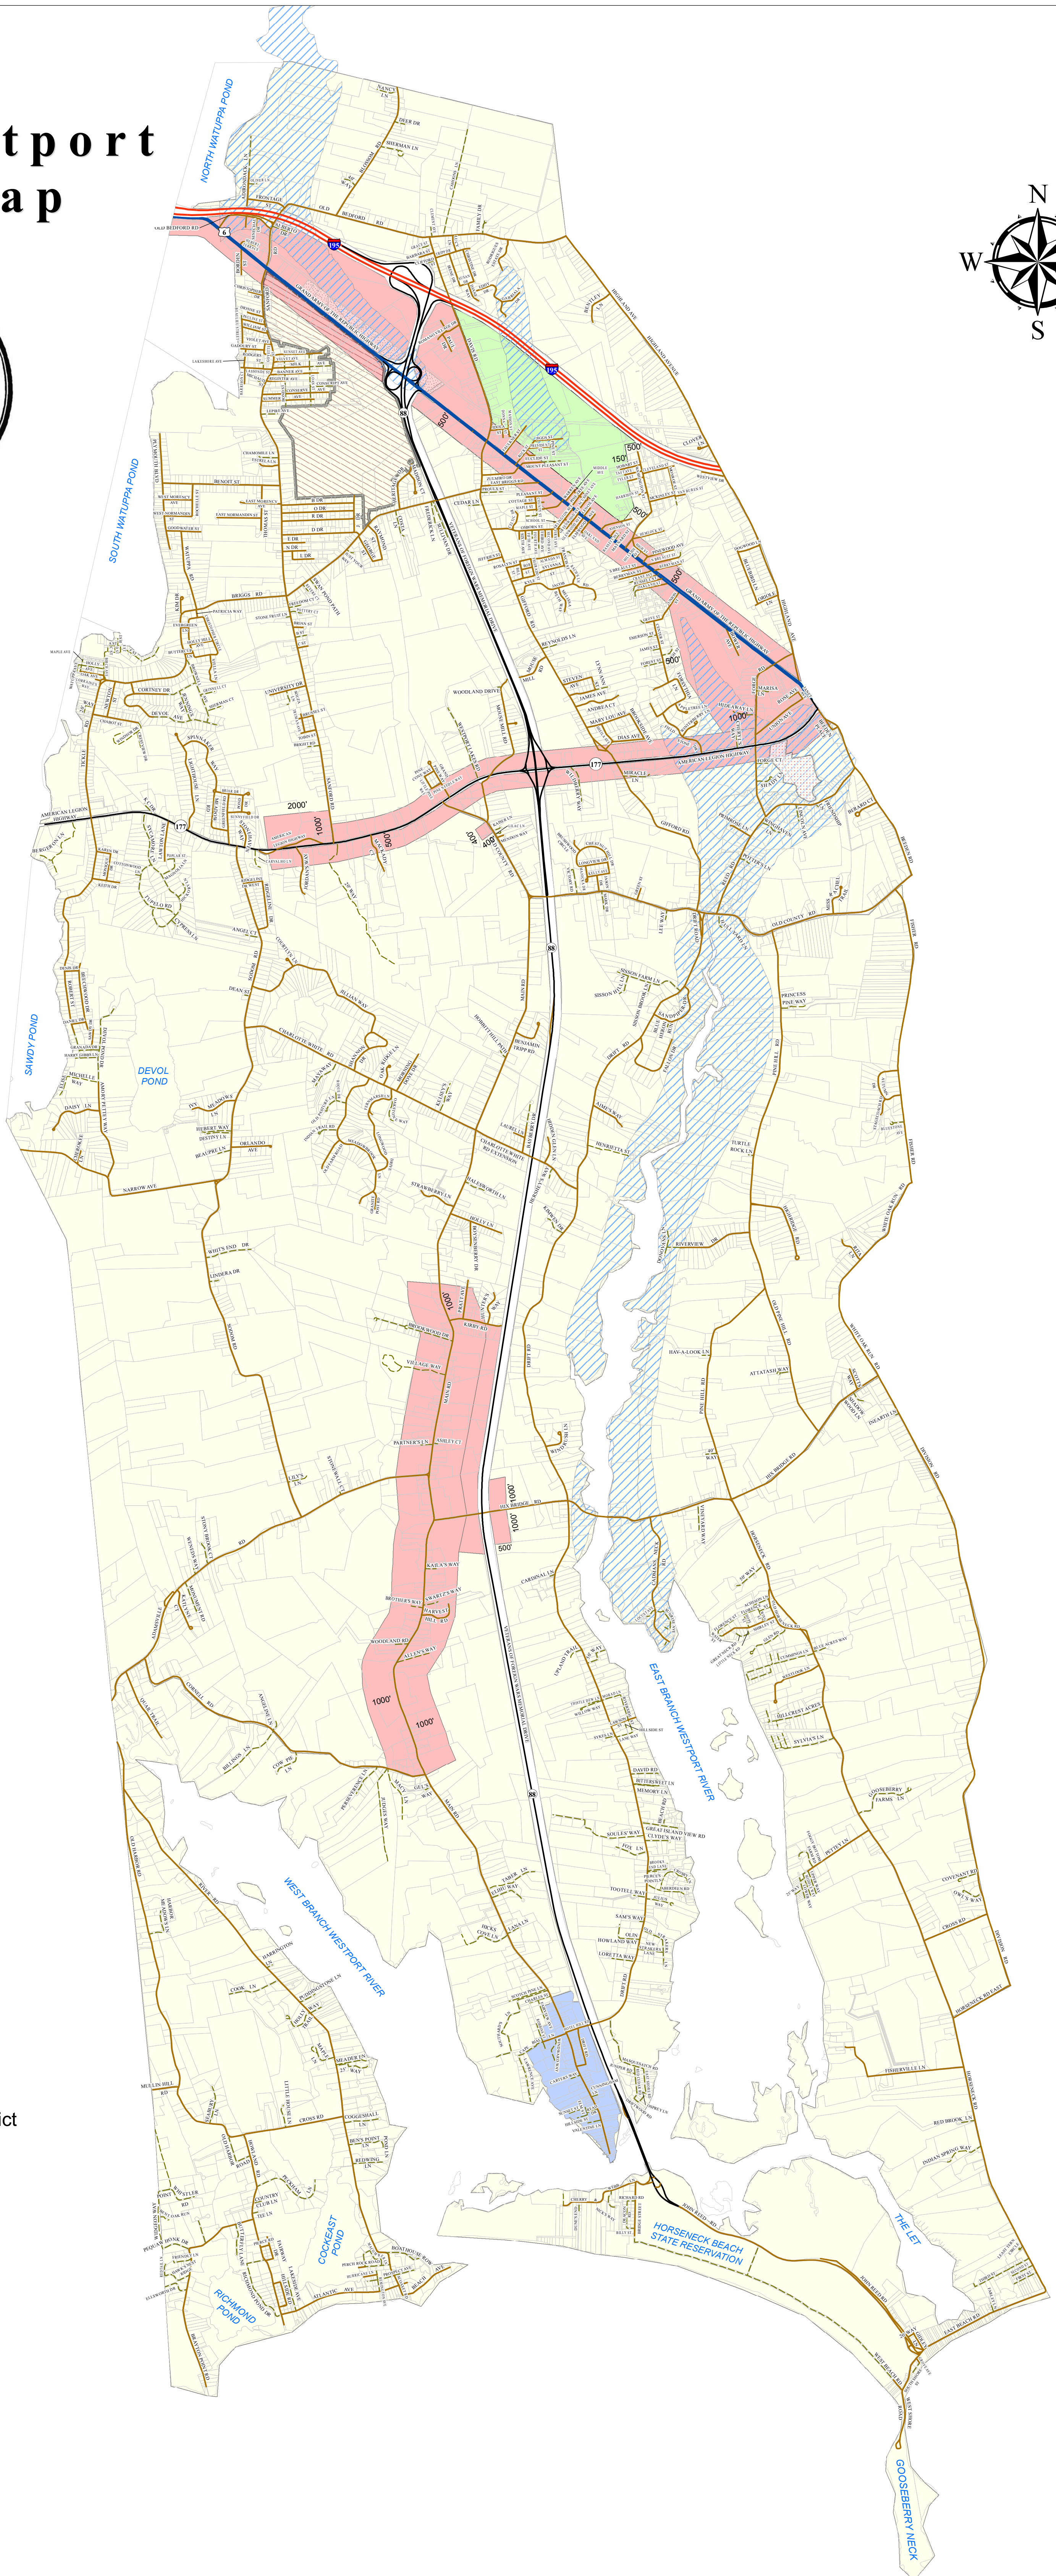

Town of Westport Zoning Map

ZONING DISTRICTS

- Business District
- Residence / Agriculture District
- Unrestricted District
- Noquochoke Overlay District
- Science & Technology District
- Aquifer Protection District
- Historic District
- Adult Entertainment Overlay District

Produced 6/22/2015 by: JKH